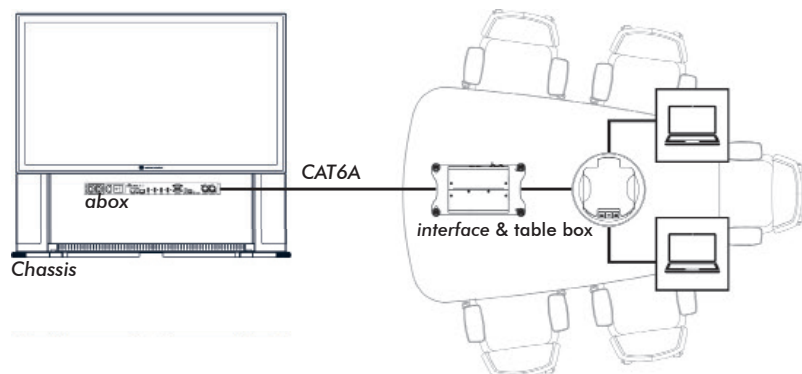

What You Get

- **Table Box** with laptop input retractors
- **interface** - Under table connection hub*
- **abox** System processor/controller*
- Ashton Bentley 4K displays*
- Active speakers*
- Chassis
- Cables & hardware

* Only 4 active components that are common across all our systems. Simple to maintain and support.