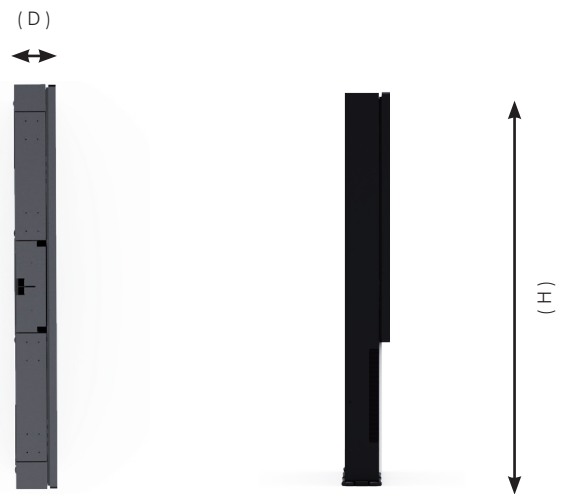

Option to connect to our cloud-based management platform **abSee**. This enables real-time monitoring and remote control.

Full specification available on the **abox** datasheet

Ashton Bentley 98" 4K Display

Display Type:	Professional grade, Edge-lit LED, LCD
Maximum Resolution:	3840x2160p
Contrast Ratio:	1300 minimum
Active Display Area:	2476.95 mm (diagonal)
Luminance of white:	500cd/m2
Operating Temperature:	0-40 degrees C
Operating Humidity:	10%-80%
Cooling:	Convection Cooled
Enclosure:	Aluminium and steel enclosure

Active Speakers

- Active monitor speakers from renowned manufacturer Genelec
- High levels of undistorted sound pressure level for compact size
- 3-inch woofer and 3/4-inch tweeter both with efficient Class D power amplifiers
- Discreetly located behind grills in chassis

Chassis

- Classic design to complement any interior (can be custom colour)
- Magnetic covers for tool-free access (can be lockable)
- Internal space to house 3rd party equipment such as codec or PC
- Covered back to enable location in open spaces and against glass

Cables & Hardware

- All cables required are supplied
- Brackets and cables for selected codec/camera are supplied
- Range of brackets for 3rd party products such as PSU, PC, Apple TV, Crestron, media player.

Mechanical Data

Slim Base (Requires tethering to wall)	(H) 1835mm (72.3") Low Chassis (H) 1993mm (78.5") Medium Chassis (H) 2306mm (90.8") High Chassis (W) 2249mm (88.5") (D) 244mm (9.6")
Product Shipping Weight	190kg (Low) 197kg (Medium) 209kg (High)
Warranty	3 Years

Full mechanical data available on separate CAD drawing

General Data

Power Requirements	100-240V AC / 600W
Operating Temperature Range	0-40 degrees C
Operating Humidity	10% to 80%
Cooling	ultra low noise fan

Ashton Bentley Collaboration Spaces Limited
23 Schooner Court, Darford, Kent, DA2 6NW,
United Kingdom

+44 (0)207 100 1200
spaces@ashtontentley.com
www.ashtontentley.com