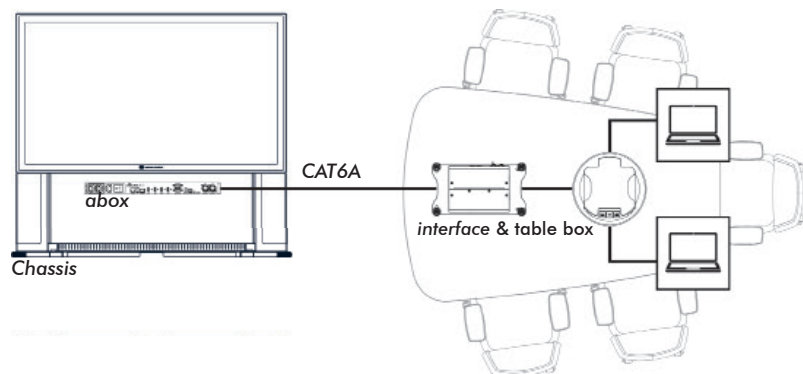

What You Get

- **Table Box** with laptop input retractors
- **interface** - Under table connection hub*
- **abox** System processor/controller*
- Ashton Bentley 4K displays*
- Active speakers*
- Chassis
- Cables & hardware

* Only 4 active components that are common across all our systems. Simple to maintain and support.