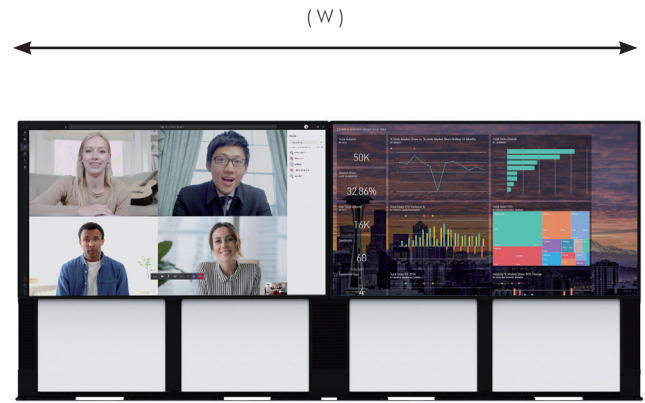

Option to connect to our cloud-based management platform **abSee**. This enables real-time monitoring and remote control.

Full specification available on the **abox** datasheet

Ashton Bentley 98" FHD Display

Display Type:	Professional grade, Edge-lit LED, LCD
Maximum Resolution:	3840x2160p
Contrast Ratio:	1300 minimum
Active Display Area:	2476.95 mm (diagonal)
Luminance of white:	500cd/m²
Operating Temperature:	0-40 degrees C
Operating Humidity:	10%-80%
Cooling:	Convection Cooled
Enclosure:	Aluminium and steel enclosure

Active Speakers

- Active monitor speakers from renowned manufacturer Genelec
- High levels of undistorted sound pressure level for compact size
- 3-inch woofer and 3/4-inch tweeter both with efficient Class D power amplifiers
- Discreetly located behind grills in chassis legs

Chassis

- Classic design to complement any interior (can be custom colour)
- Magnetic covers for tool-free access (can be lockable)
- Internal space to house 3rd party equipment such as codec or PC
- Covered back to enable location in open spaces and against glass

Cables & Hardware

- All cables required are supplied
- Brackets and cables for selected codec/camera are supplied
- Range of brackets for 3rd party products such as PSU, PC, Apple TV, Crestron, media player.

(D)

(H)

Mechanical Data

Slim Base (Requires tethering to wall)	(H) 1826mm (71.9") Low Chassis (H) 1986mm (78.2") Medium Chassis (H) 2306mm (90.8") High Chassis (W) 4460mm (175.6") (D) 244mm (9.6")
Product Shipping Weight	380kg (Low) 393.5kg (Medium) 416kg (High)
Warranty	3 Years

Full mechanical data available on separate CAD drawing

General Data

Power Requirements	100-240V AC / 600W
Operating Temperature Range	0-40 degrees C
Operating Humidity	10% to 80%
Cooling	ultra low noise fan

Ashton Bentley Collaboration Spaces Limited
23 Schooner Court, Darford, Kent, DA2 6NW,
United Kingdom

+44 (0)207 100 1200
spaces@ashtonbentley.com
www.ashtonbentley.com

MADE IN BRITAIN