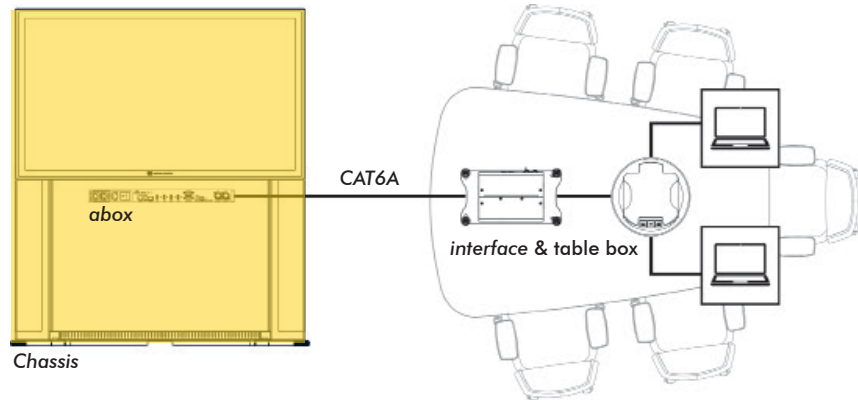

What You Get

- **Table Box** with laptop input retractors
- **interface** - Under table connection hub*
- **abox** System processor/controller*
- Ashton Bentley 4K displays*
- Active speakers*
- Chassis
- Cables & hardware

* Only 4 active components that are common across all our systems. Simple to maintain and support.