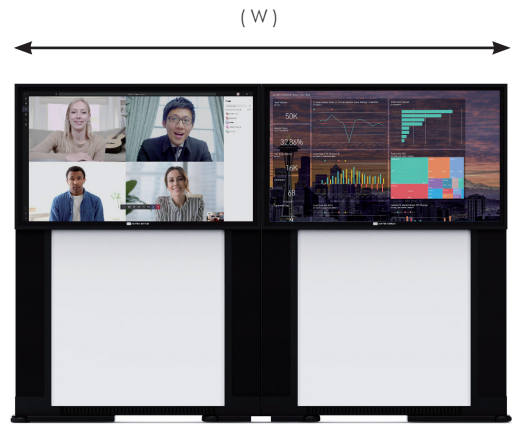

Option to connect to our cloud-based management platform **abSee**. This enables real-time monitoring and remote control.

Full specification available on the **abox** datasheet

Ashton Bentley 43" FHD Display

Display Type:	Professional grade, Edge-lit LED, LCD
Maximum Resolution:	1920x1080p
Contrast Ratio:	1200:1 minimum
Active Display Area:	940.9mm x 529.3mm
Luminance of white:	400 cd/m2
Operating Temperature:	0 - 45 degrees C
Operating Humidity:	10% - 90% non condensing
Cooling:	Convection Cooled
Enclosure:	Aluminium and steel enclosure

Active Speakers

- Active monitor speakers from renowned manufacturer Genelec
- High levels of undistorted sound pressure level for compact size
- 3-inch woofer and 3/4-inch tweeter both with efficient Class D power amplifiers
- Discreetly located behind grills in chassis legs

Chassis

- Classic design to complement any interior (can be custom colour)
- Magnetic covers for tool-free access (can be lockable)
- Internal space to house 3rd party equipment such as codec or PC
- Covered back to enable location in open spaces and against glass

Cables & Hardware

- All cables required are supplied
- Brackets and cables for selected codec/camera are supplied
- Range of brackets for 3rd party products such as PSU, PC, Apple TV, Crestron, media player.

(D)

(Slim base)

(H)

Mechanical Data

Slim Base (Requires tethering to wall)	(H) 1385mm (54.5") Standard Chassis
	(H) 1695mm (66.7") High Chassis
	(W) 2050mm (80.6")
Free Standing Base	(D) 210mm (8.2")
	(H) 1385mm (54.5") Standard Chassis
	(H) 1695mm (66.7") High Chassis
Product Shipping Weight Warranty	(W) 2055mm (80.9")
	(D) 740mm (29.2")
	115kg (slim) / 145kg (freestanding)
	3 Years

Full mechanical data available on separate CAD drawing

General Data

Power Requirements	100-240V AC / 70W
Operating Temperature Range	0 - 45 degrees C
Operating Humidity	10% to 90% non condensing
Cooling	ultra low noise fan

Ashton Bentley Collaboration Spaces Limited
23 Schooner Court, Darford, Kent, DA2 6NW,
United Kingdom

+44 (0)207 100 1200
spaces@ashtonbentley.com
www.ashtonbentley.com