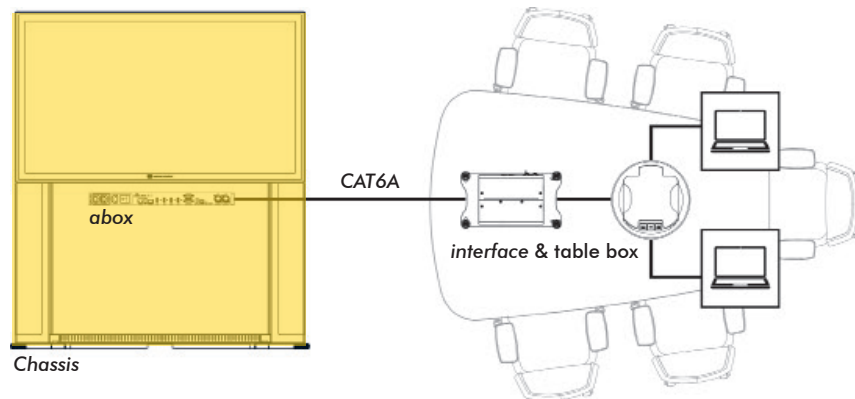

What You Get

- **Table Box** with laptop input retractors
- **interface** - Under table connection hub*
- **abox** System processor/controller*
- Ashton Bentley 4K displays*
- Active speakers*
- Chassis
- Cables & hardware

* Only 4 active components that are common across all our systems. Simple to maintain and support.