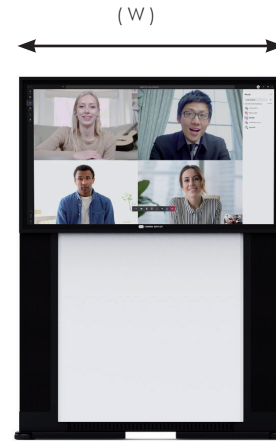

Option to connect to our cloud-based management platform **abSee**. This enables real-time monitoring and remote control.

Full specification available on the **abox** datasheet

Ashton Bentley 43" FHD Display

Display Type:	Professional grade, Edge-lit LED, LCD
Maximum Resolution:	1920x1080p
Contrast Ratio:	1200:1 minimum
Active Display Area:	940.9mm x 529.3mm
Luminance of white:	400 cd/m2
Operating Temperature:	0 - 45 degrees C
Operating Humidity:	10% - 90% non condensing
Cooling:	Convection Cooled
Enclosure:	Aluminium and steel enclosure

Active Speakers

- Active monitor speakers from renowned manufacturer Genelec
- High levels of undistorted sound pressure level for compact size
- 3-inch woofer and 3/4-inch tweeter both with efficient Class D power amplifiers
- Discreetly located behind grills in chassis legs

Chassis

- Classic design to complement any interior (can be custom colour)
- Magnetic covers for tool-free access (can be lockable)
- Internal space to house 3rd party equipment such as codec or PC
- Covered back to enable location in open spaces and against glass

Cables & Hardware

- All cables required are supplied
- Brackets and cables for selected codec/camera are supplied
- Range of brackets for 3rd party products such as PSU, PC, Apple TV, Crestron, media player.

Mechanical Data

Slim Base (Requires tethering to wall)	(H) 1385mm (54.5") Standard Chassis
	(H) 1695mm (66.7") High Chassis
	(W) 1040mm (40.9")
	(D) 210mm (8.2")
Free Standing Base	(H) 1385mm (54.5") Standard Chassis
	(H) 1695mm (66.7") High Chassis
	(W) 1045mm (41.2")
	(D) 740mm (29.2")
Product Shipping Weight	65kg (slim) / 80kg (freestanding)
Warranty	3 Years

Full mechanical data available on separate CAD drawing

General Data

Power Requirements	100-240V AC / 70W
Operating Temperature Range	0 - 45 degrees C
Operating Humidity	10% to 90% non condensing
Cooling	ultra low noise fan

Ashton Bentley Collaboration Spaces Limited
23 Schooner Court, Darford, Kent, DA2 6NW,
United Kingdom

+44 (0)207 100 1200
spaces@ashtonbentley.com
www.ashtonbentley.com