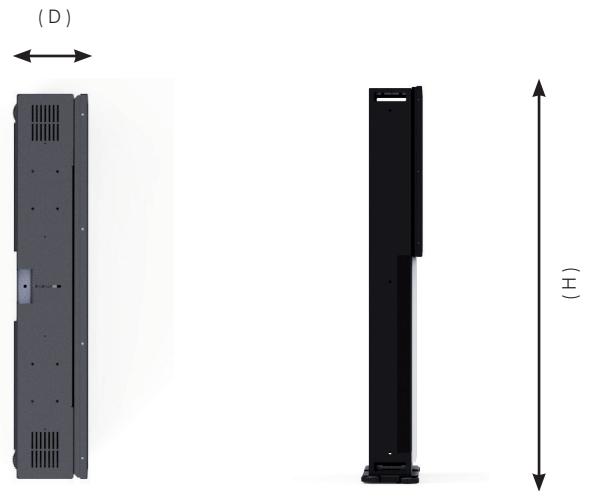

Option to connect to our cloud-based management platform **abSee**. This enables real-time monitoring and remote control.

Full specification available on the **abox** datasheet

Ashton Bentley 43" FHD Display

Display Type:	Professional grade, Edge-lit LED, LCD
Maximum Resolution:	1920x1080p
Contrast Ratio:	1200:1 minimum
Active Display Area:	940.9mm x 529.3mm
Luminance of white:	400 cd/m2
Operating Temperature:	0 - 45 degrees C
Operating Humidity:	10% - 90% non condensing
Cooling:	Convection Cooled
Enclosure:	Aluminium and steel enclosure

Active Speakers

- Active monitor speakers from renowned manufacturer Genelec
- High levels of undistorted sound pressure level for compact size
- 3-inch woofer and 3/4-inch tweeter both with efficient Class D power amplifiers
- Discreetly located behind grills in chassis legs

Chassis

- Classic design to complement any interior (can be custom colour)
- Magnetic covers for tool-free access (can be lockable)
- Internal space to house 3rd party equipment such as codec or PC
- Covered back to enable location in open spaces and against glass

Cables & Hardware

- All cables required are supplied
- Brackets and cables for selected codec/camera are supplied
- Range of brackets for 3rd party products such as PSU, PC, Apple TV, Crestron, media player.

Mechanical Data

Slim Base (Requires tethering to wall)	(H) 1385mm (54.5") Standard Chassis
	(H) 1695mm (66.7") High Chassis
	(W) 1040mm (40.9")
	(D) 210mm (8.2")
Free Standing Base	(H) 1385mm (54.5") Standard Chassis
	(H) 1695mm (66.7") High Chassis
	(W) 1045mm (41.2")
	(D) 740mm (29.2")
Product Shipping Weight	65kg (slim) / 80kg (freestanding)
Warranty	3 Years

Full mechanical data available on separate CAD drawing

General Data

Power Requirements	100-240V AC / 70W
Operating Temperature Range	0 - 45 degrees C
Operating Humidity	10% to 90% non condensing
Cooling	ultra low noise fan

Ashton Bentley Collaboration Spaces Limited
23 Schooner Court, Darford, Kent, DA2 6NW,
United Kingdom

+44 (0)207 100 1200
spaces@ashtonbentley.com
www.ashtonbentley.com