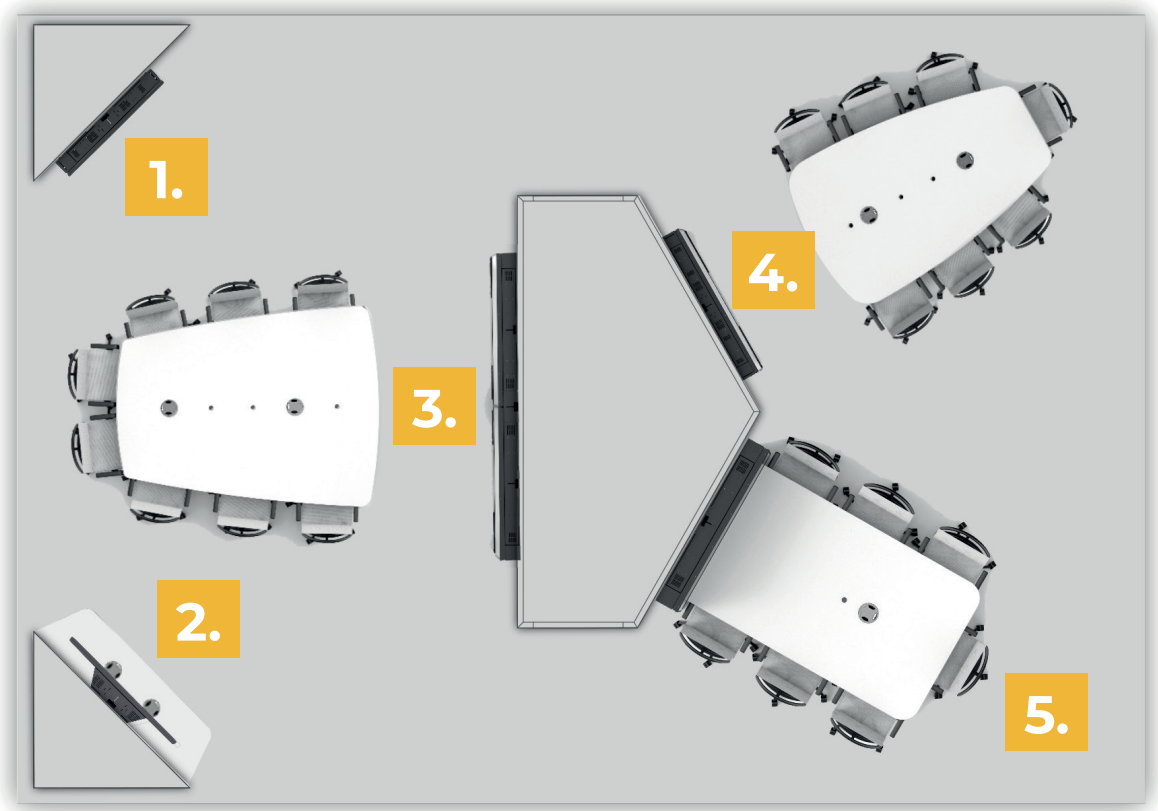

Ashton Bentley at ISE2020

ASHTON BENTLEY
Collaboration Spaces

PLATINUM SPONSOR 2020

CONTACT US
Ashton Bentley Collaboration Spaces Limited
23 Schooner Court, Dartford, Kent, DA2 6NW
United Kingdom
+44 (0)207 100 1200
info@ashtonbentley.com
www.ashtonbentley.com