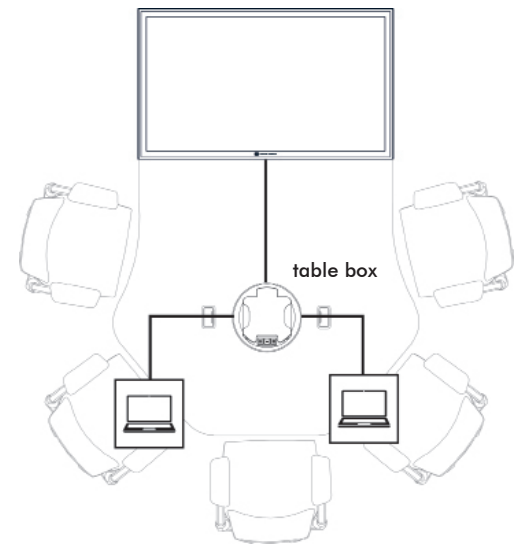

Huddle5 Rectangular

ASHTON BENTLEY
Collaboration Spaces

Overview

The Ashton Bentley Huddle5 is a complete meeting space audio-visual system with integrated table, for presentations and collaboration.

Comfortably seating 5 for meetings and presentations, 3 for video conference. Just add a codec/camera of your choice to enable high quality videoconferencing.

What You Get

- Rectangle Huddle Table
- User interface* (**table box**)
- System processor/controller* (**abox**)
- Ashton Bentley 55" FHD Display*
- Active speakers*
- Chassis
- Cables & hardware

* Only 4 active components that are common across all our systems. Support and maintenance is simple.

Table included with integrated table box, power, data and USB connectivity

System Options

Chassis Option

Our Huddle5 is available in two heights:

- Standard
- High version

- A foot-rail is provided for High version.

- System colours
- Table surface finish

Tablebox & Retractors

We simplify the user experience by removing complicated controls and connectivity that often delay meetings. The conveniently located table box, with cable retractors for laptop inputs and simple button panel, is connected to the **abox** in the chassis.