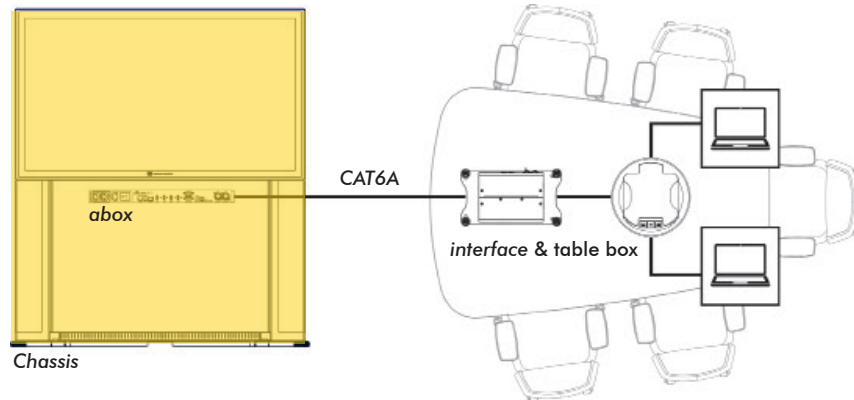

What You Get

- User interface* (**table box**)
- System processor/controller* (**abox**)
- Ashton Bentley 75" FHD Display*
- Active speakers*
- Chassis
- Cables & hardware

* Only 4 active components that are common across all our systems. Support and maintenance is simple.