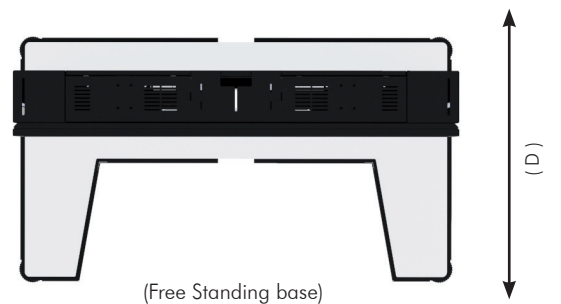

Option to connect to our cloud-based management platform **abSee**. This enables real-time monitoring and remote control.

Full specification available on the **abox** datasheet

Ashton Bentley 75" FHD Display

Display Type:	Professional grade, Edge-lit LED, LCD
Maximum Resolution:	1920x1080p
Contrast Ratio:	4000:1 minimum
Active Display Area:	1209.6mm x 680.4mm
Luminance of white:	380 cd/m2
Operating Temperature:	0 - 45 degrees C
Operating Humidity:	10% - 90% non condensing
Cooling:	Convection Cooled
Enclosure:	Aluminium and steel enclosure

Active Speakers

- Active monitor speakers from renowned manufacture Genelec
- High levels of undistorted sound pressure level for compact size
- 3-inch woofer and 3/4-inch tweeter both with efficient Class D power amplifiers
- Discreetly located behind grills in chassis

Chassis

- Classic design to complement any interior (can be custom colour)
- Magnetic covers for tool-free access (can be lockable)
- Internal space to house 3rd party equipment such as codec or PC
- Covered back to enable location in open spaces and against glass

Cables & Hardware

- All cables required are supplied
- Brackets and cables for selected codec/camera are supplied
- Range of brackets for 3rd party products such as PSU, PC, Apple TV, Crestron, media player.

Mechanical Data

Free Standing Base (shown)	(H) 1742.5mm (68.6") (W) 1761mm (69.3") (D) 750mm (29.5")
Slim Base (Requires tethering to wall)	(H) 1742.5mm (68.6") (W) 1761mm (69.3") (D) 215.3mm (8.5")
Product Shipping Weight	150kgs (standard) / 130kgs (slim)
Warranty	3 Years

Full mechanical data available on separate CAD drawing

General Data

Power Requirements	90v -240v AC / 350W
Operating Temperature Range	0 - 45 degrees C
Operating Humidity	10% to 90% non condensing
Cooling	ultra low noise fan

Ashton Bentley Collaboration Spaces Limited
23 Schooner Court, Darford, Kent, DA2 6NW,
United Kingdom

+44 (0)207 100 1200
info@ashtonbentley.com
www.ashtonbentley.com