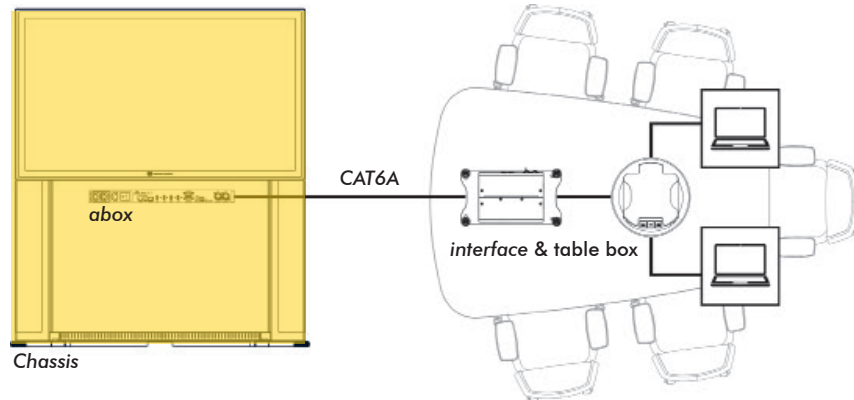

What You Get

- User interface* (**table box**)
- System processor/controller* (**abox**)
- Ashton Bentley 55" FHD Display*
- Active speakers*
- Chassis
- Cables & hardware

* Only 4 active components that are common across all our systems. Support and maintenance is simple.