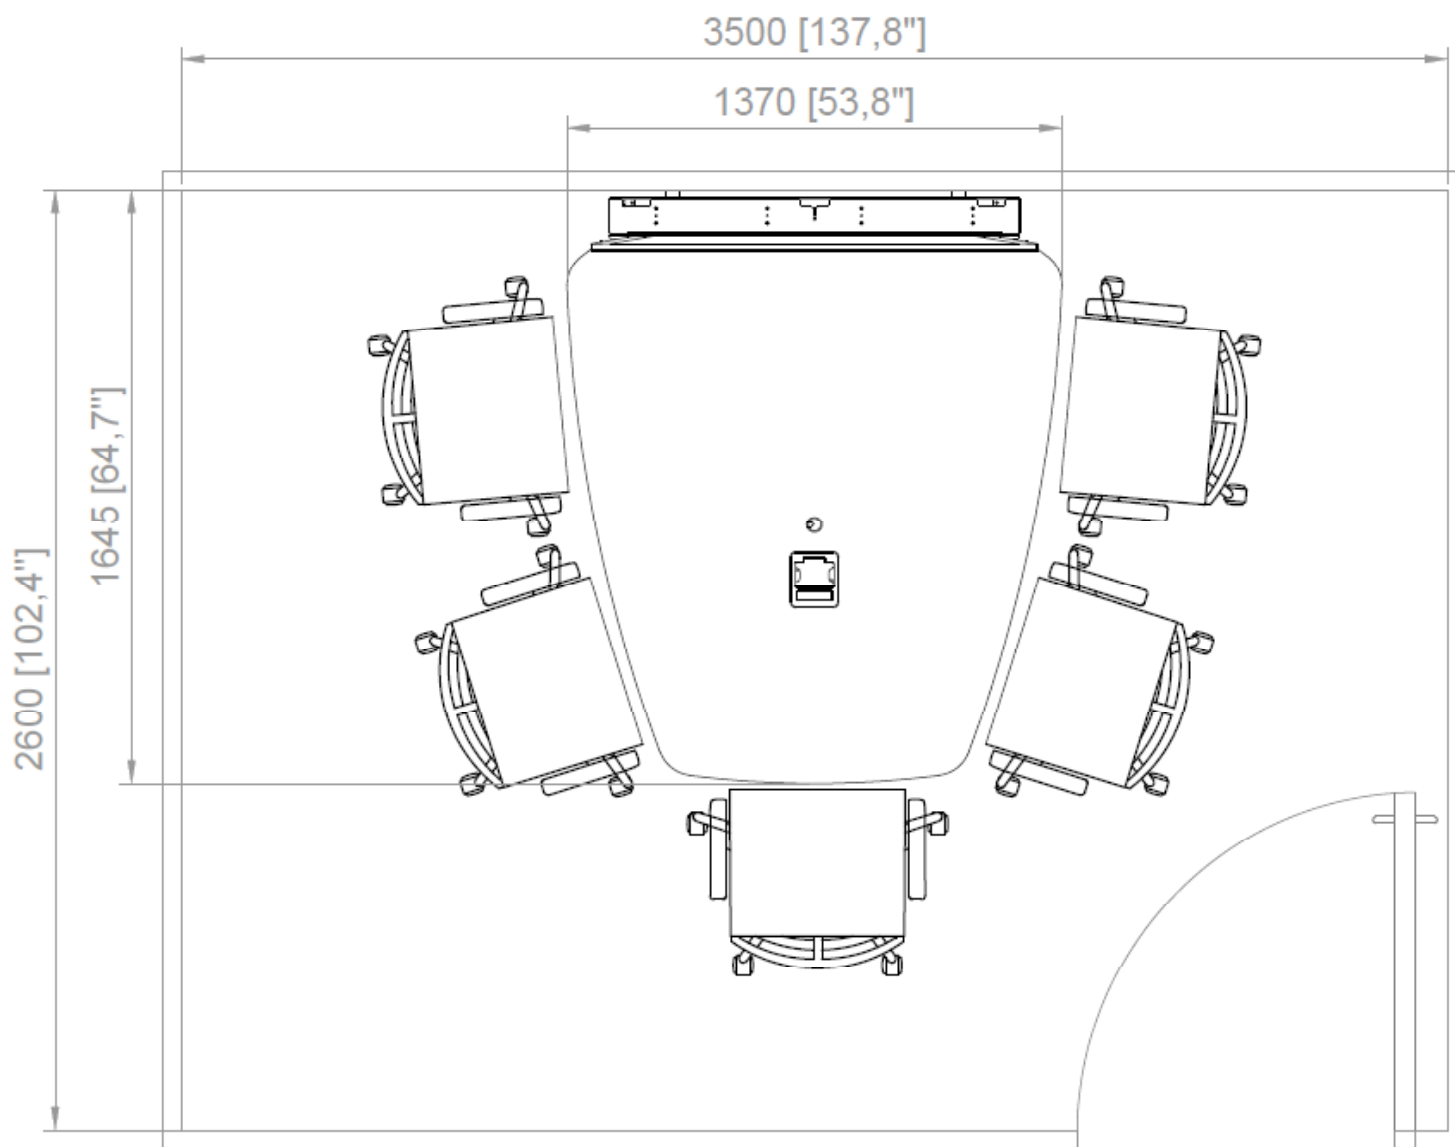

Huddle55.ST5

TOP VIEW

RECOMMENDED ROOM DIMENSIONS

FRONT VIEW

SIDE VIEW