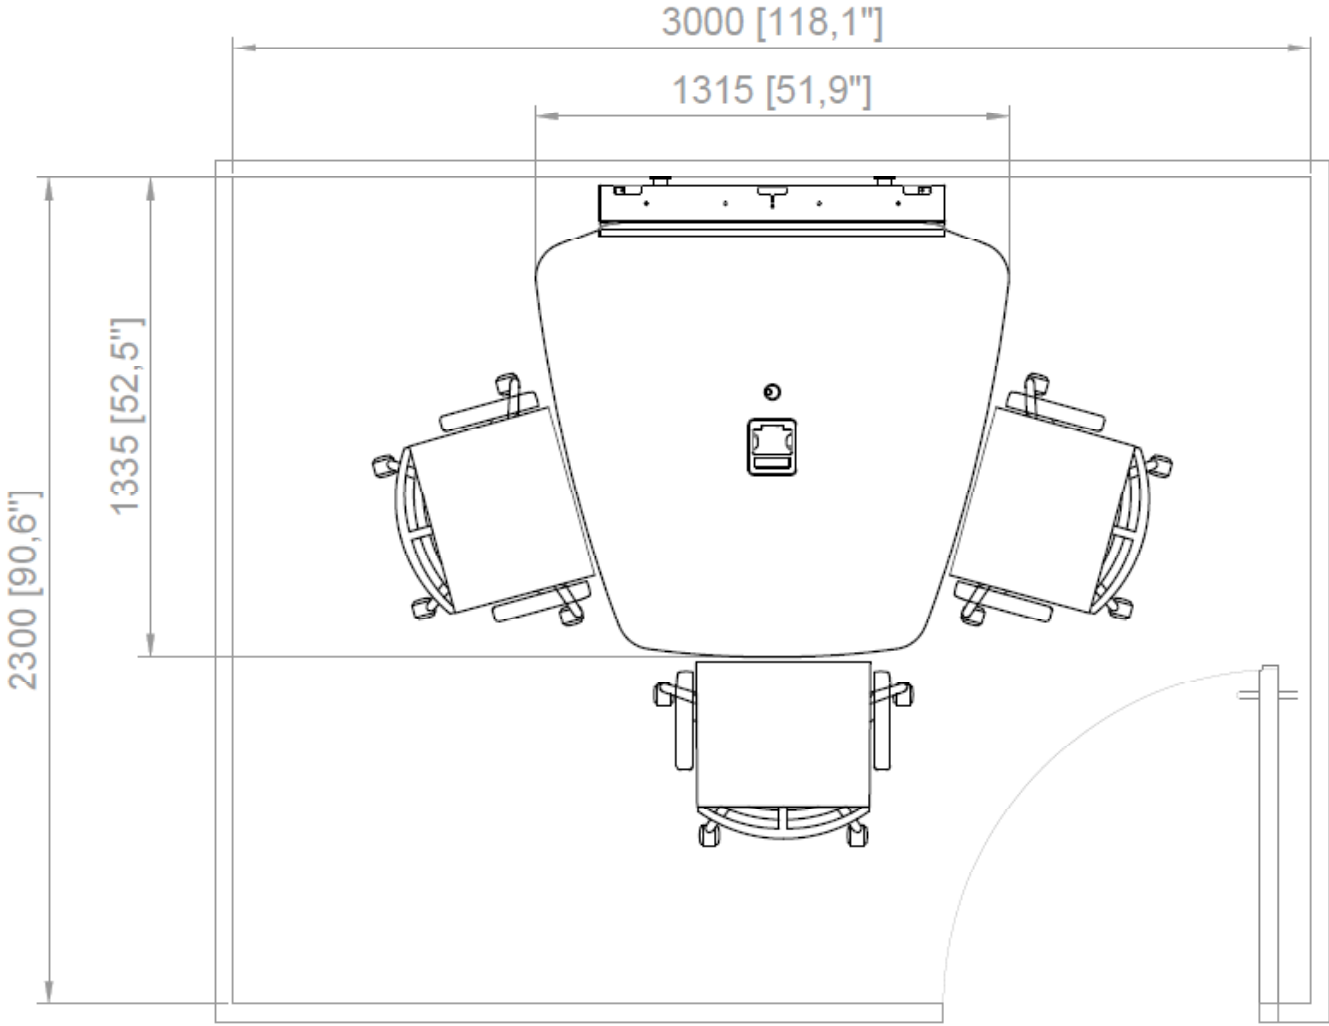

Huddle43.ST3

TOP VIEW

RECOMMENDED ROOM DIMENSIONS

FRONT VIEW

SIDE VIEW