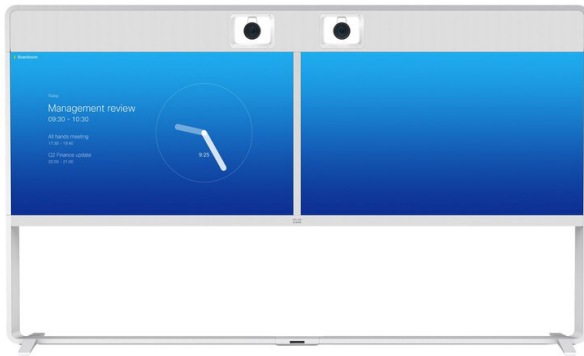

Video Bar/Camera Bracket Kit

Integrator Supplied Components

Cisco Room Bar Pro (or alternative Cisco product)

Cisco Room Navigator

75" Display

ABMX Two55

Cisco MX800 Dual (G1/G2)

Cisco Webex Room 70 Dual

ABMX Two55 CL

ABMX Two55 CG

Ashton Bentley MX System

Ashton Bentley Components
2 x 55" Floor-to-Wall Chassis
Video Bar/Camera Bracket Kit

Integrator Supplied Components
Cisco Room Kit EQ (or alternative Cisco product)
Cisco Room Navigator
2 x 55" Displays