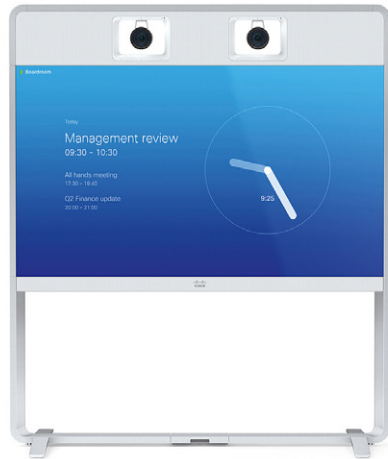

ABMX One75

Cisco MX800 (G1/G2)