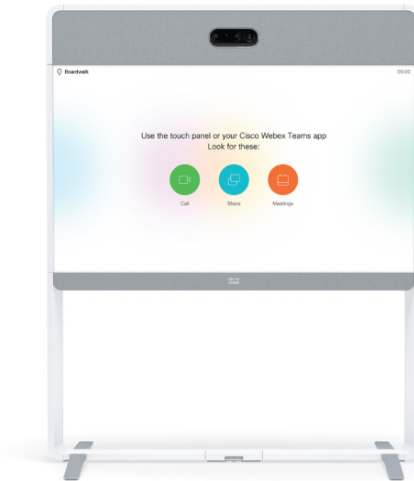

Cisco Webex Room 70