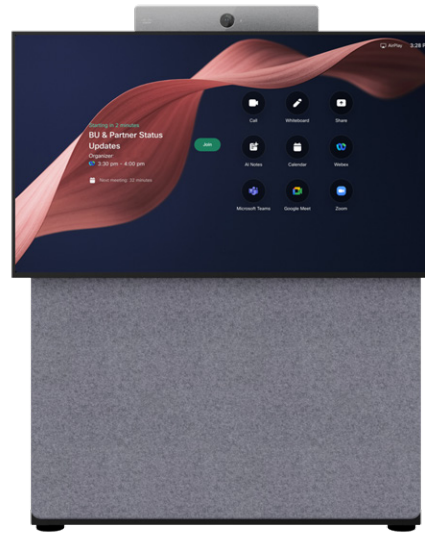

Standard - Charcoal grey
(To complement Cisco Carbon Black colour)

Optional - Clouds
(To complement Cisco First Light colour)

1. Standard Charcoal Grey

2. Black

3. White

4. Nocturn

5. Eden

6. Slate

Ashton Bentley Components
43" Floor-to-Wall Chassis
Video Bar/Camera Bracket Kit

Integrator Supplied Components
Cisco Room Bar (or alternative Cisco product)
Cisco Room Navigator
43" Display

ABMX One55

Cisco MX300 (G1/G2)

Cisco Webex Room 55

ABMX One55 CL

ABMX One55 CG

Ashton Bentley MX System

Ashton Bentley Components
55" Floor-to-Wall Chassis
Video Bar/Camera Bracket Kit

Integrator Supplied Components
Cisco Room Bar (or alternative Cisco product)
Cisco Room Navigator
55" Display