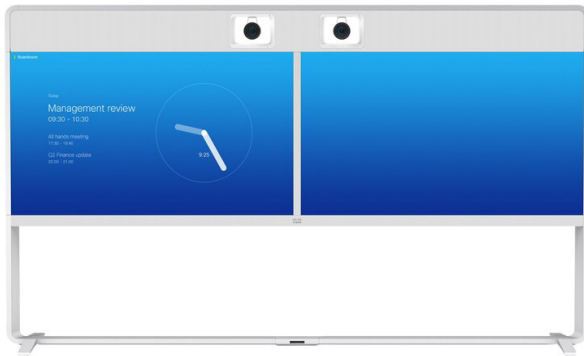

ABMX Two55 CL

ABMX Two55 CG

Ashton Bentley MX System

Ashton Bentley Components
2 x 55" Floor-to-Wall Chassis
Video Bar/Camera Bracket Kit

Integrator Supplied Components
Cisco Room Kit EQ (or alternative Cisco product)
Cisco Room Navigator
2 x 55" Displays

ABMX Two75

Cisco MX800 Dual (G1/G2)

ABMX Two75 CL

Cisco Webex Room 70 Dual

ABMX Two75 CG

Ashton Bentley MX System

Ashton Bentley Components
2 x 75" Floor-to-Wall Chassis
Video Bar/Camera Bracket Kit

Integrator Supplied Components
Cisco Room Kit EQ (or alternative Cisco product)
Cisco Room Navigator
2 x 55" Displays