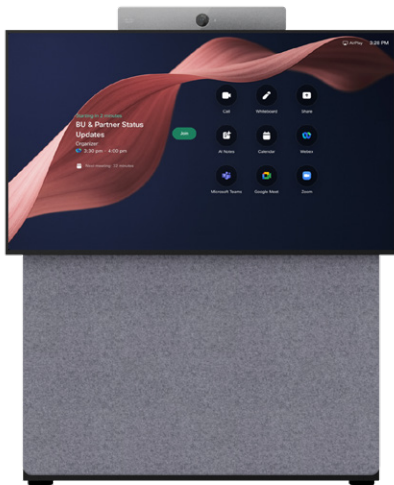

Standard - Charcoal grey
(To complement Cisco Carbon Black colour)

Optional - Clouds
(To complement Cisco First Light colour)

1. Standard Charcoal Grey

2. Black

3. White

4. Nocturn

5. Eden

6. Slate