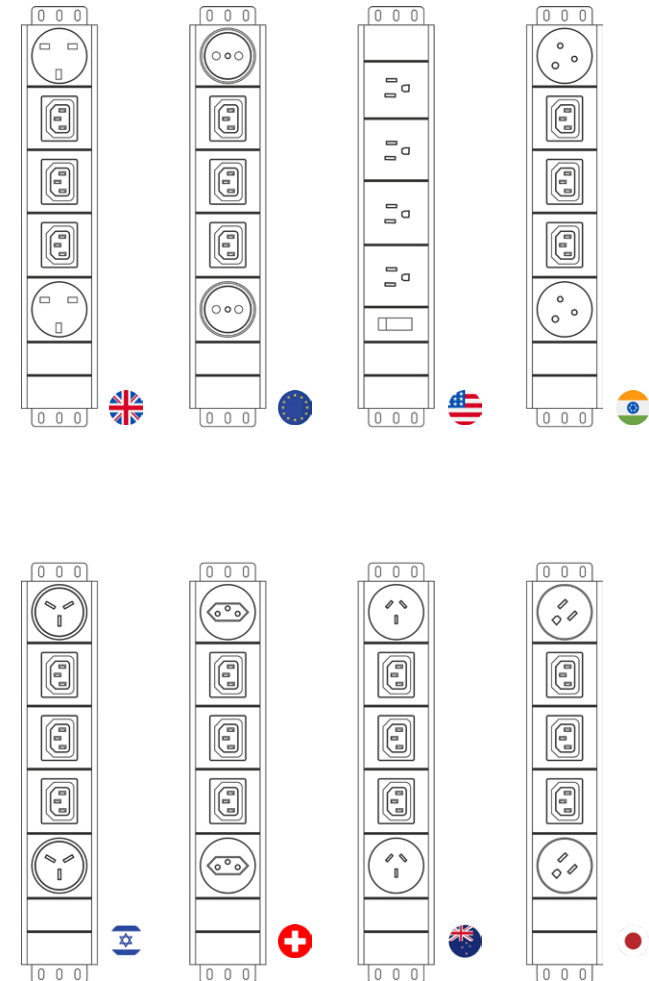

Regional Power Distribution Block

3 x IEC power outlets
2 x region specific power outlets

UK | USA | EU | INDIA | ISRAEL | SWITZERLAND | AUSTRALIA/NZ | JAPAN