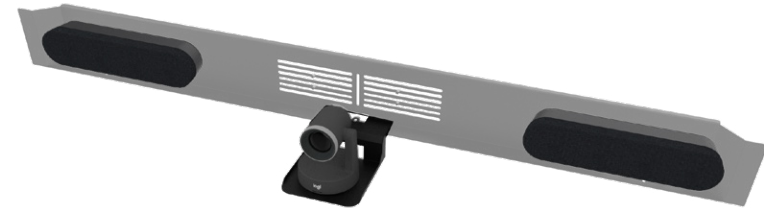

Camera / PTZ Bracket

Designed to securely attach, and support, most camera/PTZ devices above the display

VC hardware

Videobars and cameras from most leading VC manufacturers, including those listed here, can be seamlessly mounted above, or below, displays.

Camera Below

Camera Tray

Fits into the Display Mount which then provides a recessed mount for most Videobars.

PTZ Bracket & Speakers

We can accommodate some speakers within the Camera Tray. Please enquire for details.

Brackets for Camera Tray Accessories

PTZ Camera

Designed to securely attach and support most Camera/PTZ devices to our Display Mount, no matter the size of display.

Dual PTZ Camera

Secure and stable mount for multi camera applications